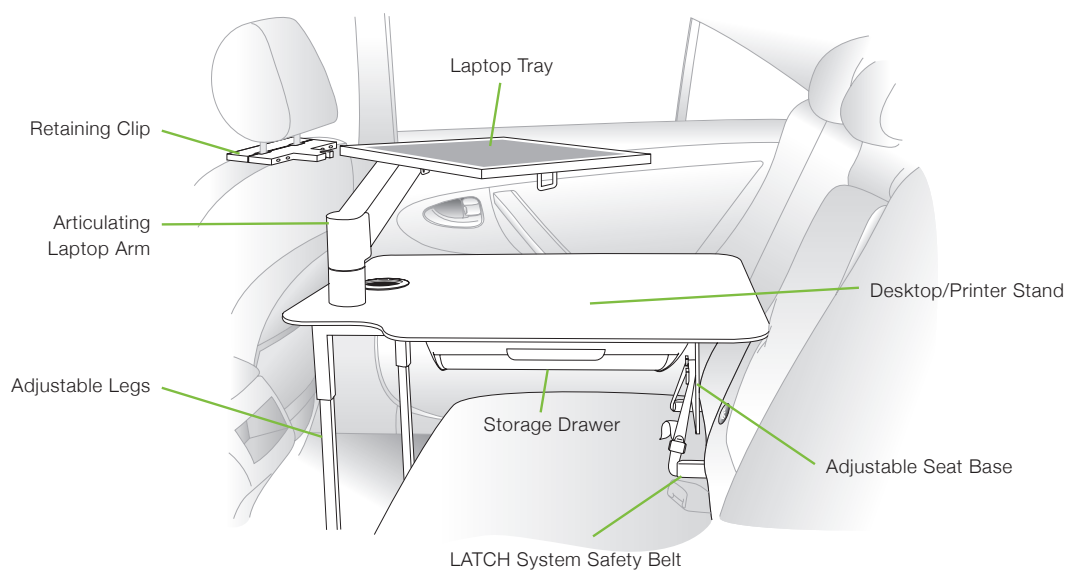

CarGo 300 Series

MOBILE OFFICE

Ergonomic Solutions
WHERE THE OFFICE MEETS THE ROAD

The CarGo 300 Series desk is the ultimate solution for mobile professionals working from any four-door vehicle. It is, hands down, the most ergonomic car desk on the market.

The CarGo Desk's universal design safely accommodates your laptop, printer and other auxiliary equipment in the back seat of virtually any four-door vehicle.

Features

- Fits on the passenger side, rear seat of any four-door car, truck or SUV
- Firmly anchored to the vehicle using the LATCH system or seatbelt
- Ergonomically designed for maximum comfort and safety
- Height-adjustable counterbalanced laptop tray with articulating arm
- Durable steel and composite phenolic construction
- Engineered to be used while sitting inside or standing outside the vehicle

Check out **goergo.com** for all of our products and services

Get on the Go Today!

800.755.4950 • INFO@GOERGO.COM

GOERGO.COM

CarGo 300 Series

MOBILE OFFICE

Ergonomic Solutions
WHERE THE OFFICE MEETS THE ROAD

Quick & Easy

- Easy to install – does not require drilling or modifications to the vehicle
- Independently adjustable legs and seat base for leveling
- Available for Quick Ship - we keep desks in stock, so you don't have to